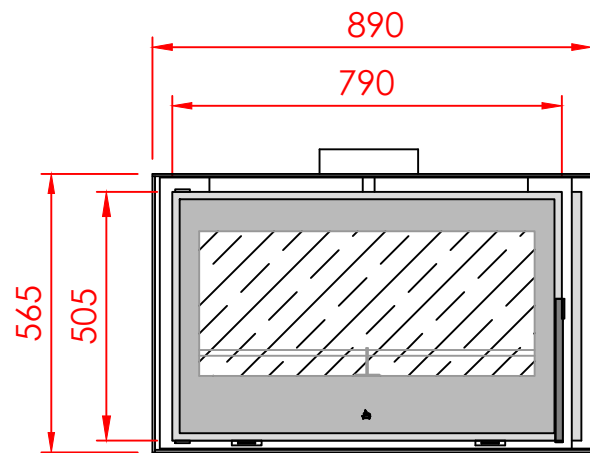

TOP

FRONT

SIDE

Series: **UNIVERSAL**

Model: DESIGN CORNER

Type: 80/55

Specials:

|  |  |  |
|--|--|--|
|  |  |  |
|  |  |  |
|  |  |  |
|  |  |  |
|  |  |  |
|  |  |  |
|  |  |  |
|  |  |  |

All dimensions in mm  
 General dimension tolerances up to 7mm  
 All illustrations and drawings are protected by copyright.  
 Exploitation or publication, even of individual details,  
 only with our permission.  
 Technical changes and errors reserved.