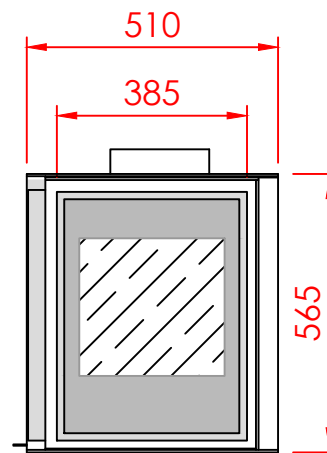

TOP

FRONT

SIDE

Series: **UNIVERSAL**

Model: DESIGN CORNER

Type: 80/55

Specials:

|  |  |  |
|--|--|--|
|  |  |  |
|  |  |  |
|  |  |  |
|  |  |  |
|  |  |  |
|  |  |  |
|  |  |  |
|  |  |  |

All dimensions in mm  
 General dimension tolerances up to 7mm  
 All illustrations and drawings are protected by copyright.  
 Exploitation or publication, even of individual details,  
 only with our permission.  
 Technical changes and errors reserved.